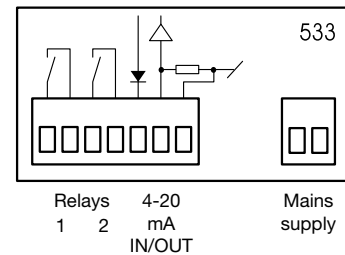

Local Indicator type 533