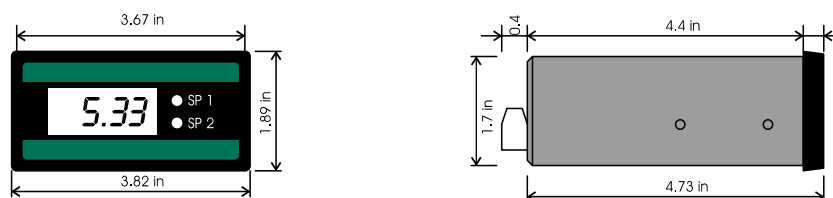

## Dimensions

Display Indicator Type 531 for field mounting.

Display Indicator Type 532 for panel mounting.

Display Indicator Type 533 for panel mounting.