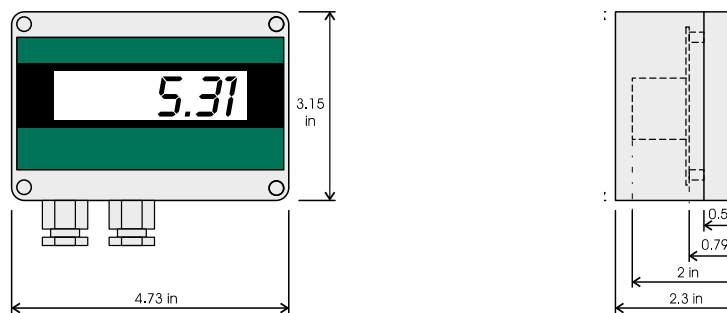

## Dimensions

Display Indicator Type 531 for field mounting.

Display Indicator Type 532 for panel mounting.

Display Indicator Type 533 for panel mounting.