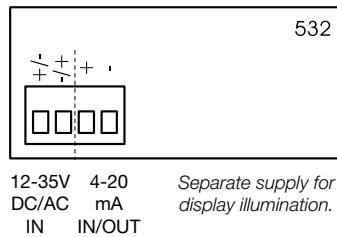

Local Indicator type 532