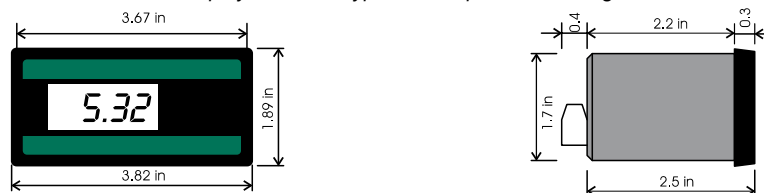

Display Indicator Type 532 for panel mounting.