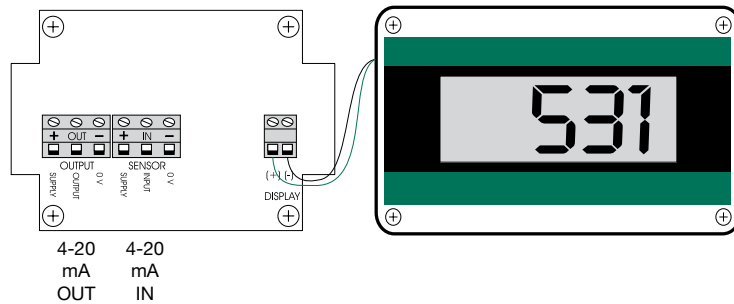

Specifications

Type 531

Display type:	3½-digit LCD, height 0.67 in
Supply:	4-20 mA loop powered
Max. voltage drop:	< 3.5 V
Mounting:	Field
Enclosure:	NEMA 4X

Temperature range:	0 to 140 °F
Temp. coefficient:	± 0.0025 %/°F
Accuracy:	± 1 % F.S. incl. linearity
Zero:	± 1000 steps
Span:	12 ... 125 steps/mA

Type 532

Display type:	3½-digit LCD, height 0.55 in
Supply:	4-20 mA loop powered
Max. voltage drop:	< 3.5 V
Mounting:	Panel
Enclosure:	NEMA 1

Temperature range:	0 to 140 °F
Temp. coefficient:	± 0.0025 %/°F
Accuracy:	± 1 % F.S. incl. linearity
Zero:	± 1000 steps
Span:	12 ... 125 steps/mA

Type 533

Display type:	3½-digit LED, height 0.48 in
Supply:	115 VAC
Consumption:	8 VA (approx.)
Transmitter supply:	24 V DC
Limit relays:	2 x, range 0 - 100 % Max. load 48 V AC / 1 A
Mounting:	Panel
Warranty	1 year

Enclosure:	NEMA 1
Temperature range:	0 to 140 °F
Temp. coefficient:	± 0.0025 %/°F
Accuracy:	± 1 % F.S. incl. linearity
Zero:	± 1000 steps
Span:	12 ... 125 steps/mA

Electrical connection

Field Indicator type 531